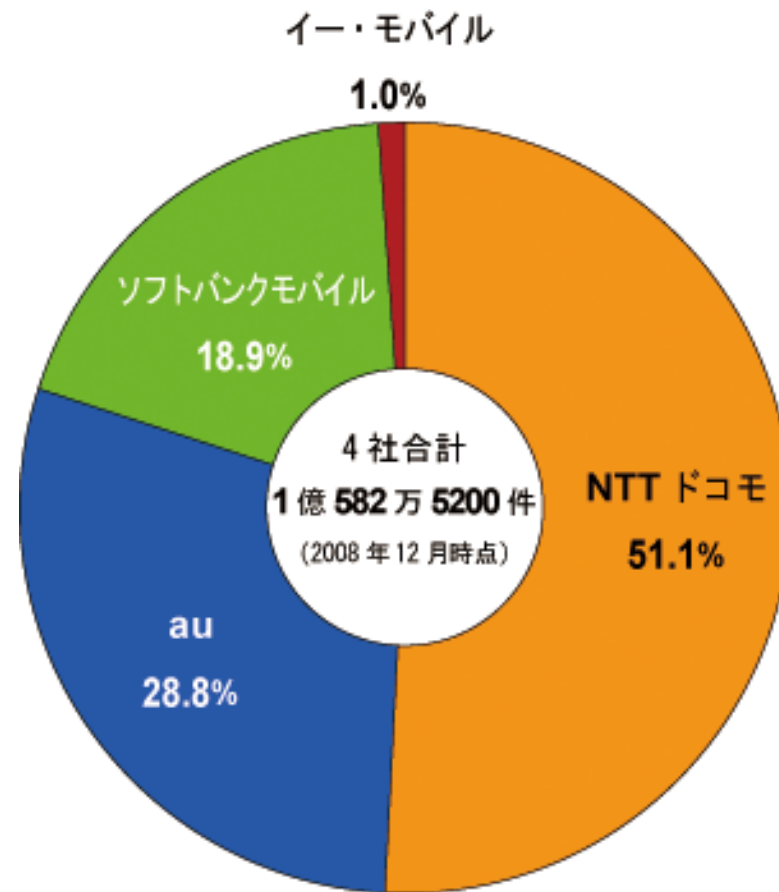

⚡ インフォメーション ⚡

01/29 [iKnow! プレゼン...](#)
01/27 [第2回TOEICオンラ...](#)
01/23 [第二回 iKnow!デ...](#)

Carrier Market Share

http://markezine.jp/static/images/article/6297/kt_200812_4c.gif

Types of Sites

- On Portal (公式サイト)
 - Carrier's menu
 - Billing
 - Arduous process
- Off Portal (勝手サイト)
 - Search Engine
 - Advertising, Affiliate, E-Commerce
- Carrier
 - Single vs. Multi